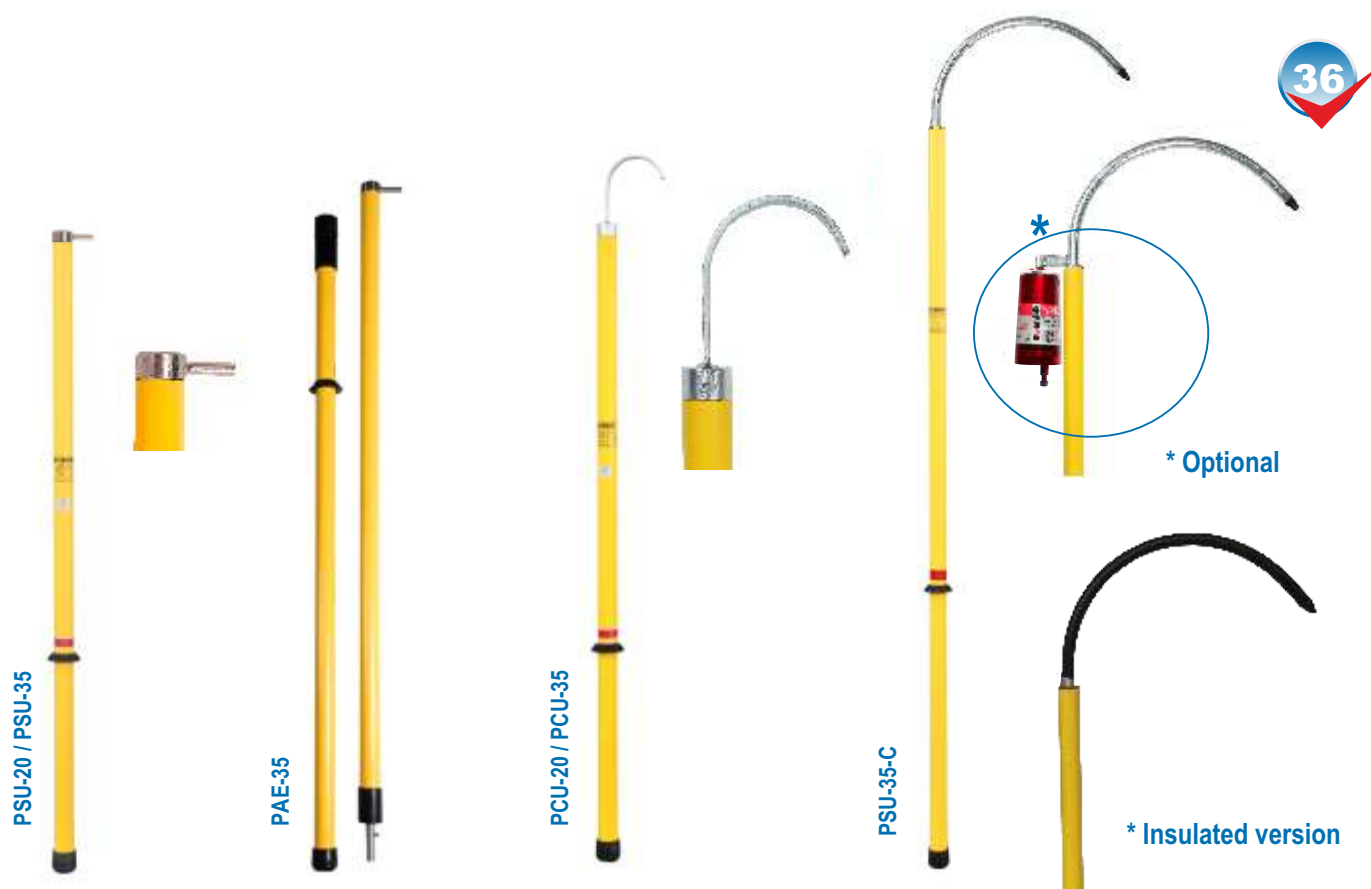

Specialised insulating sticks

SR EN 61230

SR EN 61235

Code: PSU-U_n/PAE-U_n
 PCU-U_n
 PSU-35-C

Specialised insulating sticks are protective equipment to be used in medium voltage power installations in dry weather conditions. Specialised insulating sticks include insulating tubes made of fibre-reinforced plastic, with diameters ranging from 38 to 42 mm.

Insulating sticks PSU-U_n și PAE-U_n are recommended for the handling (closing and opening) of insulating knives or for the operation of electrical equipment provided with rings or hanging sockets. These types of sticks are provided with a metallic handling head to operate electrical equipment, with a diameter of 10 mm and a length of 42 mm.

The selection of the stick type is made depending on the height of the electrical equipment to be operated and the installation voltage rating

PCU insulating sticks are recommended for the handling of live cables. These types of sticks are provided with a hook-type metallic piece, with a **100-mm opening**.

The rescue insulating stick type PSU is specialised for the de-energisation of electrocuted (injured) people and for the removal of electrical conductors or of various live metallic elements and fallen on the electrocuted person or in the proximity thereof. The stick is used in medium voltage power installations, in dry weather conditions. This type of stick is provided with a hook-type metallic part, with a **380-mm opening**, where a special adapter is provided for the installation of the voltage detector. At request, the metallic part can be insulated.